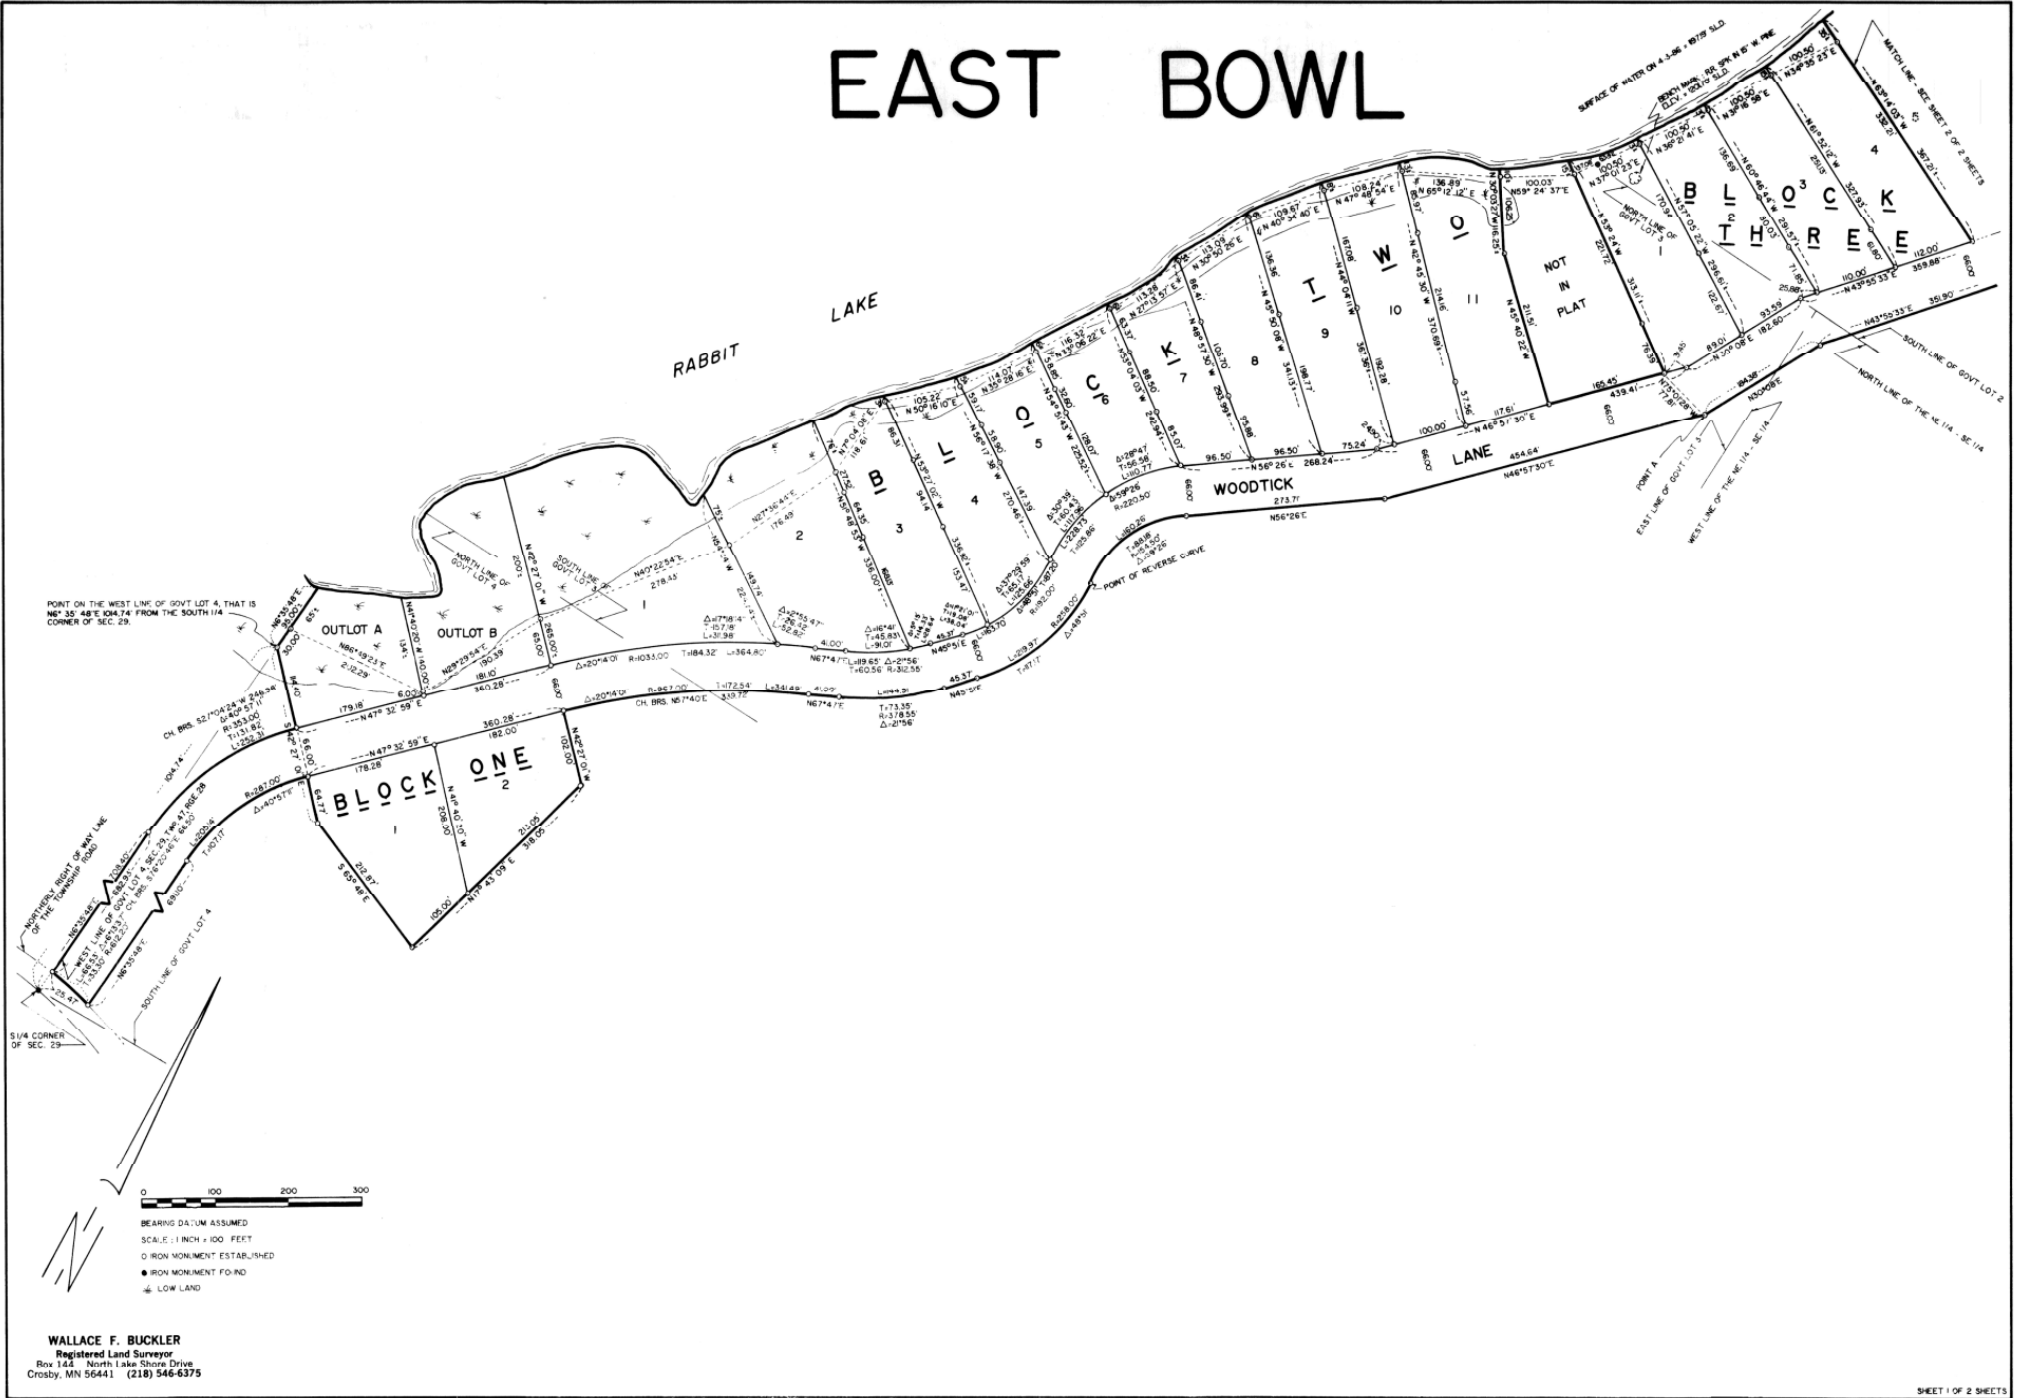

EAST BOWL

EAST BOWL

WALLACE F. BUCKLER
 Registered Land Surveyor
 Box 144 North Lake Shore Drive
 Crosby, MN 56441 (218) 546-6375